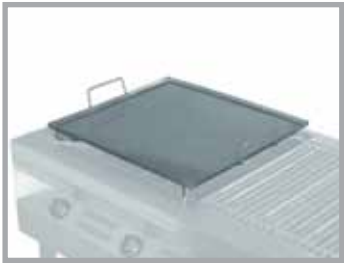

24 WR Stainless Steel Warming Rack

SGC-WS48 Stainless Steel Windshield

SGC-ROT36 Stainless Steel Rotisserie Kit

SGC-ROT48 Stainless Steel Rotisserie Kit

24/36GR Removable Stainless Steel Griddle

SGC-FR36/48/60/72 Stainless Steel Front Shelf

SGC-SPI2 Stainless Steel Steamer Pan

Approved to ANSI STD Z2158/CGA1.6 by Warnock Hersey. Conforms to ANSI/NSF STD-4.

SILVER GIANT™ Optional Accessories	Series SGR-24	Series SGC-36	Series SGC-48	Series SGC-60	Series SGC-72
Stainless Steel Side Shelves	SGR-SS18	SGC-SS21	SGC-SS21	SGC-SS21	SGC-SS21
Stainless Steel Side Shelf c/w Sauce Tray	N/A	SGC-ST21	SGC-ST21	SGC-ST21	SGC-ST21
Removable Stainless Steel Griddles 24"/36"	SG-5020	24/36GR	24/36GR	24/36GR	24/36GR
Stainless Steel Front Shelves	N/A	SGC-FR36	SGC-FR48	SGC-FR60	SGC-FR72
Stainless Steel Rotisserie Kits	N/A	SGC-ROT36	SGC-ROT48	SGC-ROT36	SGC-ROT36
Stainless Steel Windshields	N/A	SGC-WS36	SGC-WS48	SGC-WS24/36	SGC-WS36/36
24" Stainless Steel Warming Rack	24WR	24WR	24WR	24WR	24WR
Stainless Steel Steamer Pan & Bracket	N/A	SGC-SPI2	SGC-SPI2	SGC-SPI2	SGC-SPI2
Heavy Duty Vinyl Cover	N/A	SGC-VC36	SGC-VC36	N/A	N/A